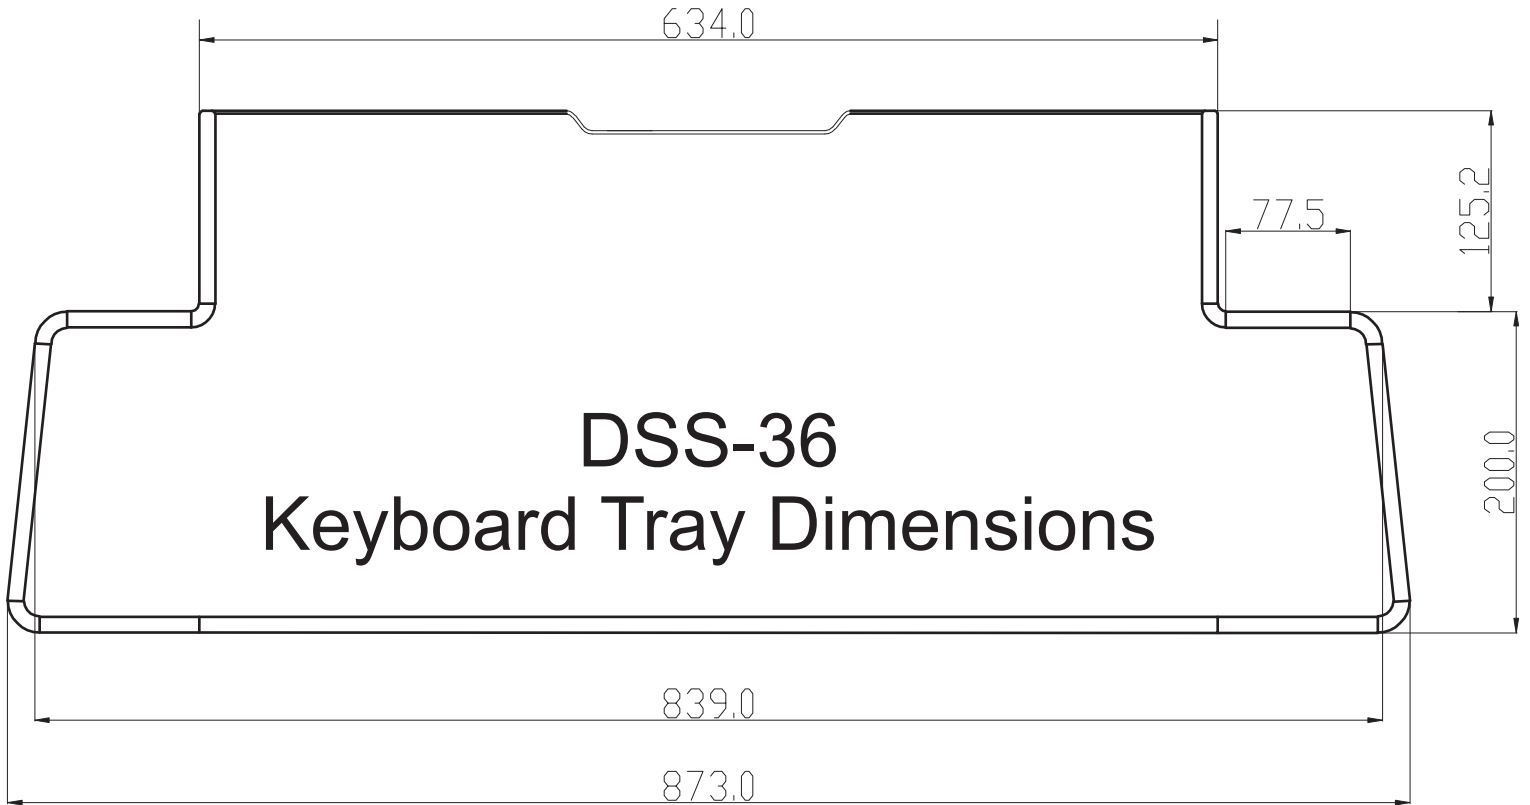

CASSIOPEIA Desktop Sit-Stand Retrofit Comparison

Dimensions (in millimetres)
(Shown to scale)

CASSIOPEIA Desktop Sit-Stand Retrofit

Keyboard Tray Dimensions (in millimetres)

(Shown to scale)

CASSIOPEIA Desktop Sit-Stand Retrofit

Upper Work Surface Dimensions (in millimetres)

(Shown to scale)