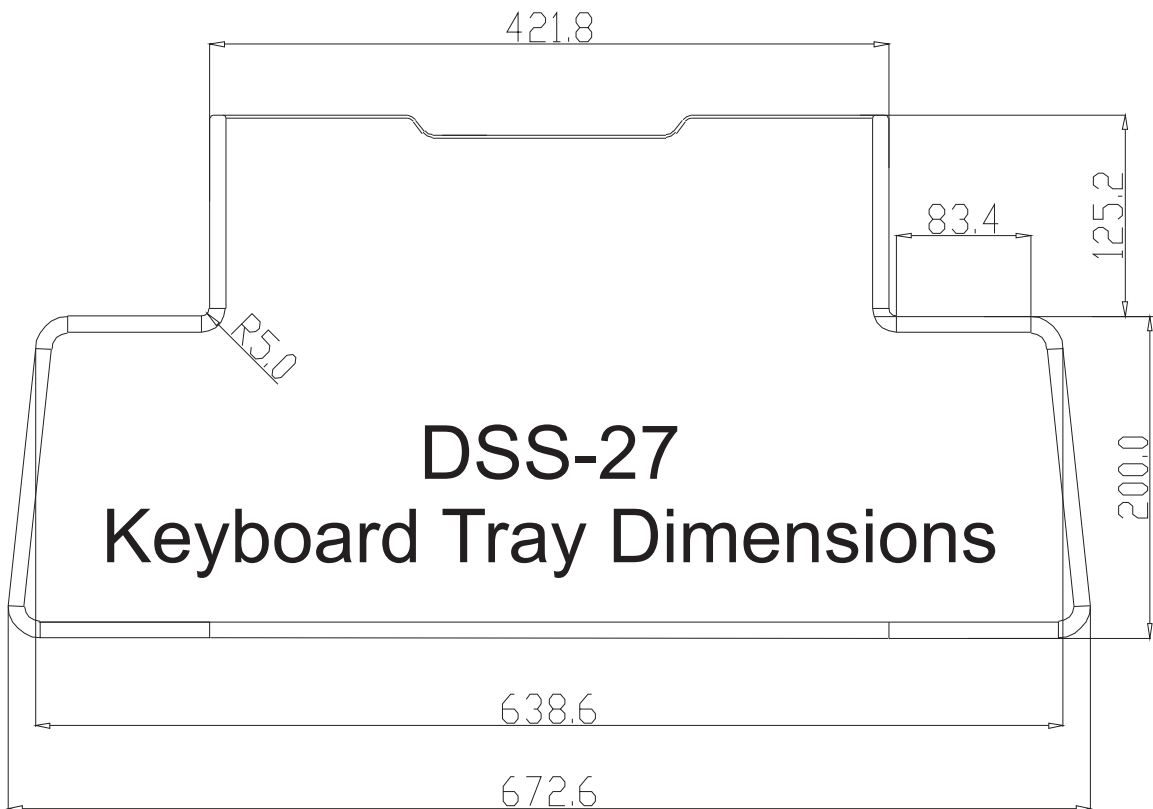

CASSIOPEIA Desktop Sit-Stand Retrofit Comparison

Dimensions (in millimetres)
(Shown to scale)

CASSIOPEIA Desktop Sit-Stand Retrofit

Keyboard Tray Dimensions (in millimetres)

(Shown to scale)

CASSIOPEIA Desktop Sit-Stand Retrofit

Upper Work Surface Dimensions (in millimetres)

(Shown to scale)