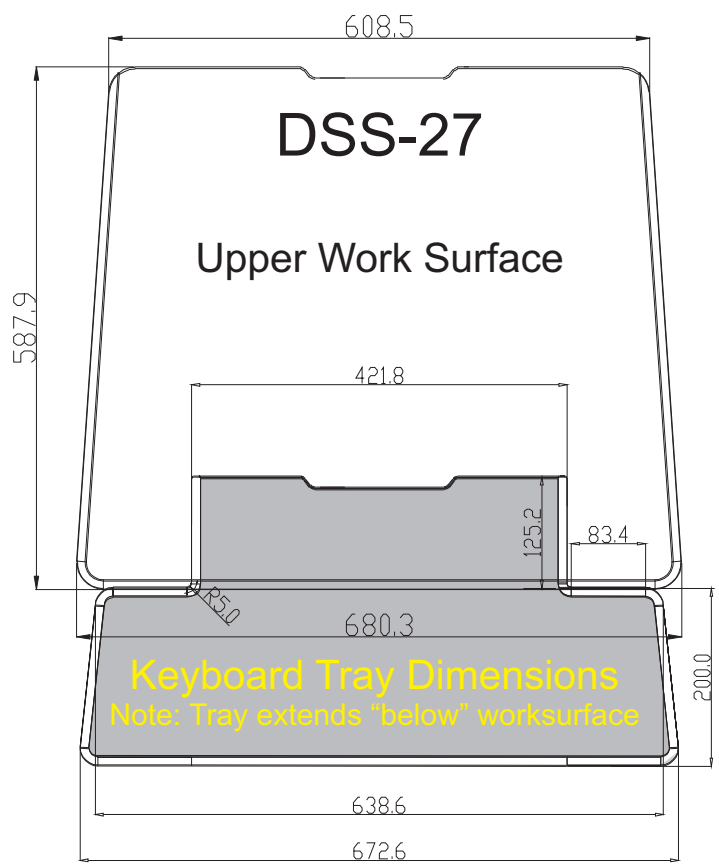

CASSIOPEIA Desktop Sit-Stand Retrofit Comparison

Dimensions (in millimetres)
(Shown to scale)

CASSIOPEIA Desktop Sit-Stand Retrofit

Keyboard Tray Dimensions (in millimetres)

(Shown to scale)

CASSIOPEIA Desktop Sit-Stand Retrofit

Upper Work Surface Dimensions (in millimetres)

(Shown to scale)