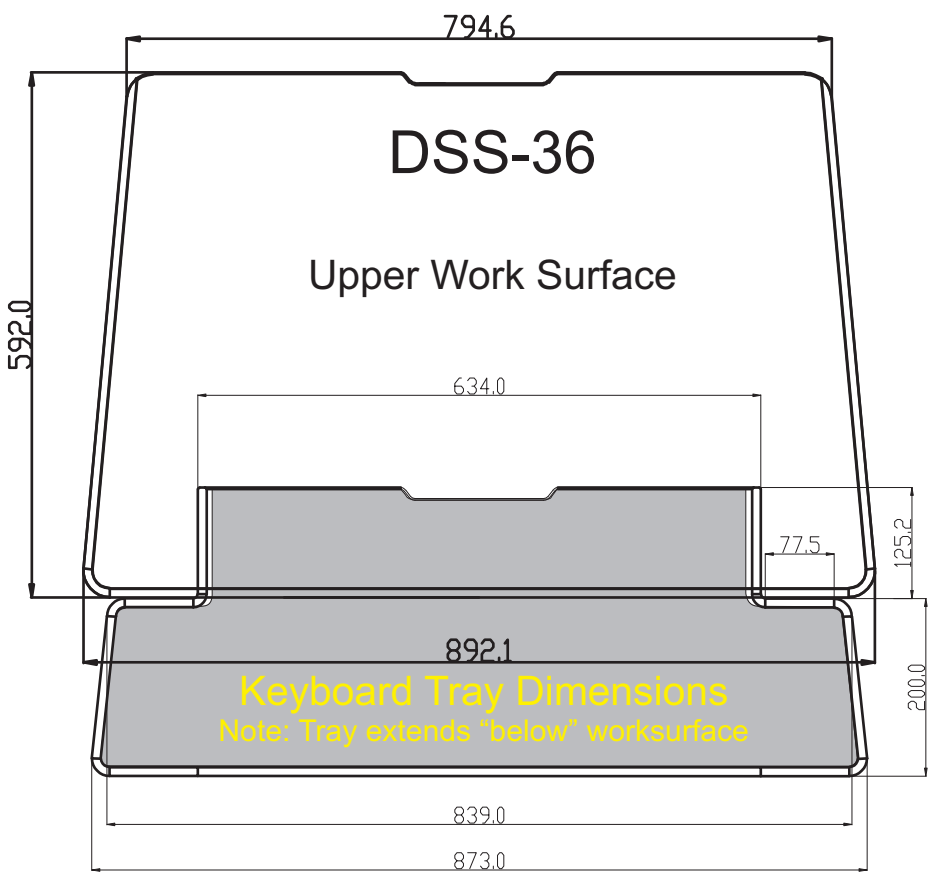

CASSIOPEIA Desktop Sit-Stand Retrofit Comparison

Dimensions (in millimetres)
(Shown to scale)

CASSIOPEIA Desktop Sit-Stand Retrofit

Keyboard Tray Dimensions (in millimetres)

(Shown to scale)

CASSIOPEIA Desktop Sit-Stand Retrofit

Upper Work Surface Dimensions (in millimetres)

(Shown to scale)